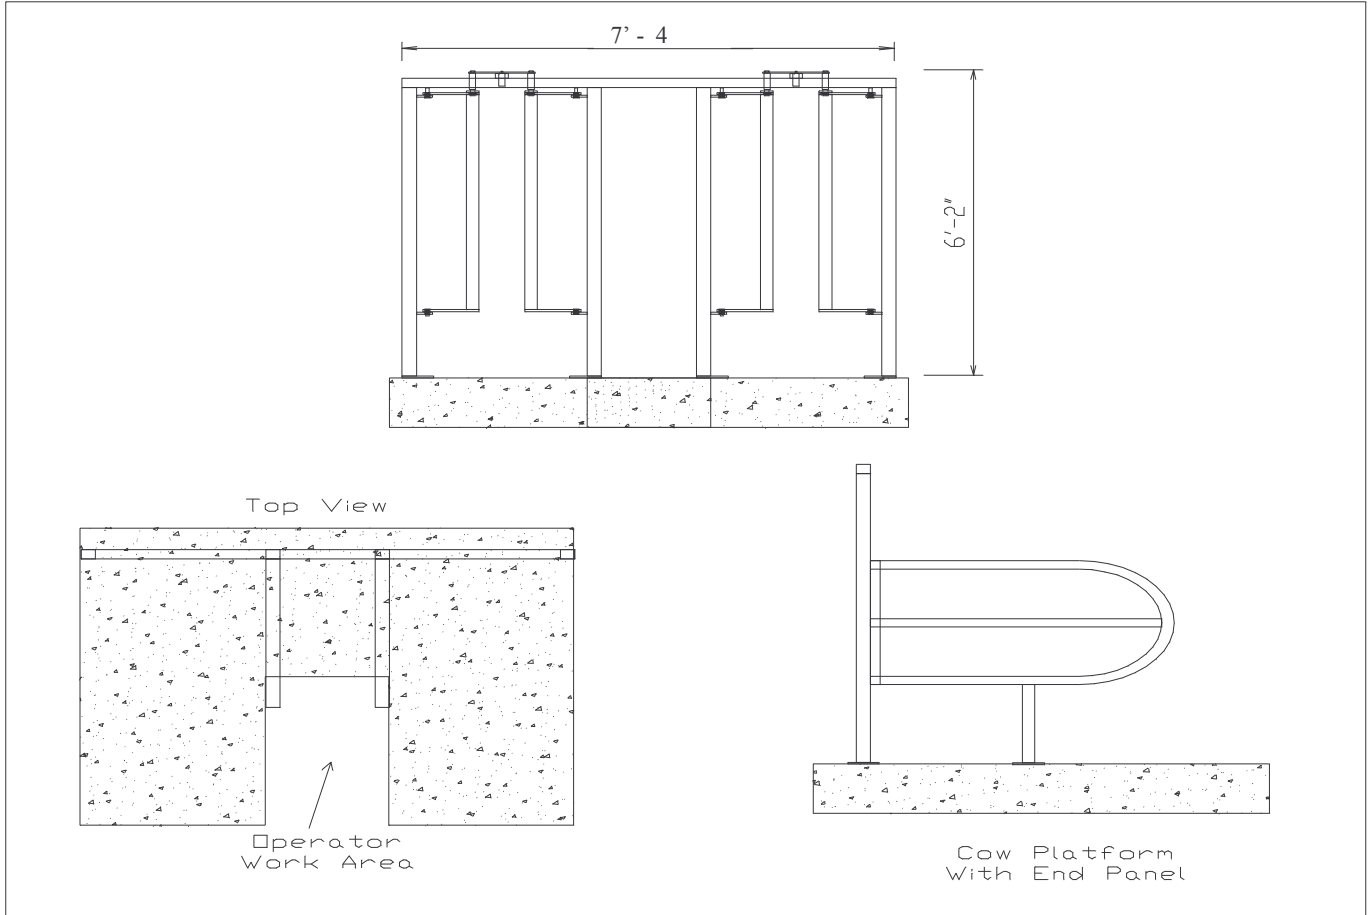

D.L. George & Sons Mfg.

13321 Midvale Road, Waynesboro, Pa. 17268

Phone 717-765-4700 800-765-1246

Fax 717-765-4734

www.dlgeorge-sons.com

**Ben Franklin
Flat Barn**

FEATURES

Use existing building and pipeline .....

As many as 8 turns per hour .....

Modified raised platform .....

Manual operation .....

Optional air power operation .....

Bolt down to floor .....

Galvanized high strength tubing .....

BENEFITS

Much lower investment

Reduced chore time, improved lifestyle

Less back strain, Less operator fatigue

Long lasting, low maintenance

Ease of use

Fast and easy installation

Durability